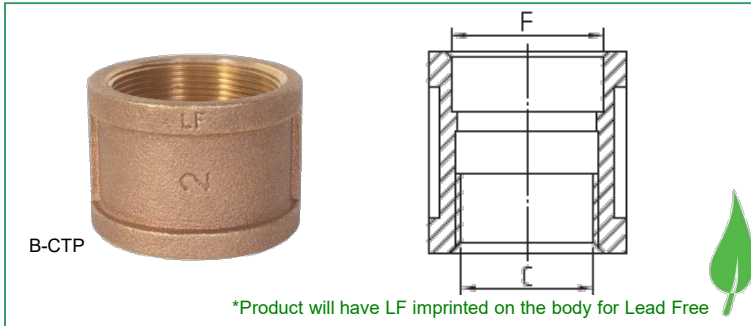

Lead Free Bronze TP Adapters • Spec Sheet

Female X TP

PART #	SIZE	F	C
B-CTP03LF	1/2"	0.85	0.50
B-CTP04LF	3/4"	1.06	0.75
B-CTP05LF	1"	1.32	1.00
B-CTP06LF	1-1/4"	1.67	1.25
B-CTP07LF	1-1/2"	1.91	1.50
B-CTP08LF	2"	2.39	2.00
B-CTP09LF	2-1/2"	2.89	2.50
B-CTP10LF	3"	3.51	3.00
B-CTP11LF	4"	4.52	4.00

Male X TP

PART #	SIZE	M	K
B-XTP03LF	1/2"	0.50	0.85
B-XTP04LF	3/4"	0.75	1.06
B-XTP05LF	1"	1.00	1.32
B-XTP06LF	1-1/4"	1.25	1.67
B-XTP07LF	1-1/2"	1.50	1.91
B-XTP08LF	2"	2.00	2.39
B-XTP09LF	2-1/2"	2.50	2.89
B-XTP10LF	3"	3.00	3.51
B-XTP11LF	4"	4.00	4.52

Sweat X TP

PART #	SIZE	A	K
B-CCTP03LF	1/2"	0.63	0.85
B-CCTP04LF	3/4"	0.88	1.06
B-CCTP05LF	1"	1.13	1.32
B-CCTP06LF	1-1/4"	1.38	1.67
B-CCTP07LF	1-1/2"	1.63	1.91
B-CCTP08LF	2"	2.13	2.39
B-CCTP09LF	2-1/2"	2.63	2.89
B-CCTP10LF	3"	3.13	3.51
B-CCTP11LF	4"	4.13	4.52