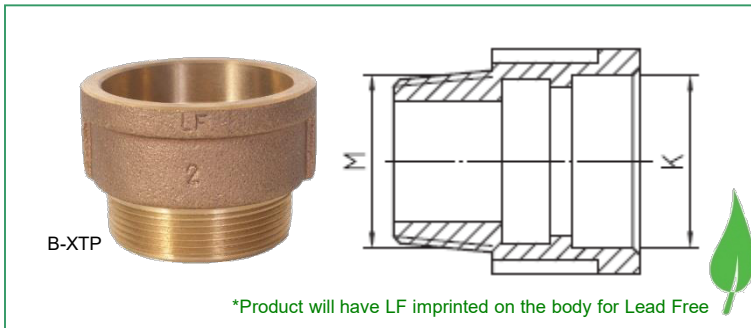

Lead Free Bronze TP Adapters • Spec Sheet

Female X TP

PART #	SIZE	F	C
B-CTP03LF	1/2"	0.85	0.50
B-CTP04LF	3/4"	1.06	0.75
B-CTP05LF	1"	1.32	1.00
B-CTP06LF	1-1/4"	1.67	1.25
B-CTP07LF	1-1/2"	1.91	1.50
B-CTP08LF	2"	2.39	2.00
B-CTP09LF	2-1/2"	2.89	2.50
B-CTP10LF	3"	3.51	3.00
B-CTP11LF	4"	4.52	4.00

Male X TP

PART #	SIZE	M	K
B-XTP03LF	1/2"	0.50	0.85
B-XTP04LF	3/4"	0.75	1.06
B-XTP05LF	1"	1.00	1.32
B-XTP06LF	1-1/4"	1.25	1.67
B-XTP07LF	1-1/2"	1.50	1.91
B-XTP08LF	2"	2.00	2.39
B-XTP09LF	2-1/2"	2.50	2.89
B-XTP10LF	3"	3.00	3.51
B-XTP11LF	4"	4.00	4.52

Sweat X TP

PART #	SIZE	A	K
B-CCTP03LF	1/2"	0.63	0.85
B-CCTP04LF	3/4"	0.88	1.06
B-CCTP05LF	1"	1.13	1.32
B-CCTP06LF	1-1/4"	1.38	1.67
B-CCTP07LF	1-1/2"	1.63	1.91
B-CCTP08LF	2"	2.13	2.39
B-CCTP09LF	2-1/2"	2.63	2.89
B-CCTP10LF	3"	3.13	3.51
B-CCTP11LF	4"	4.13	4.52