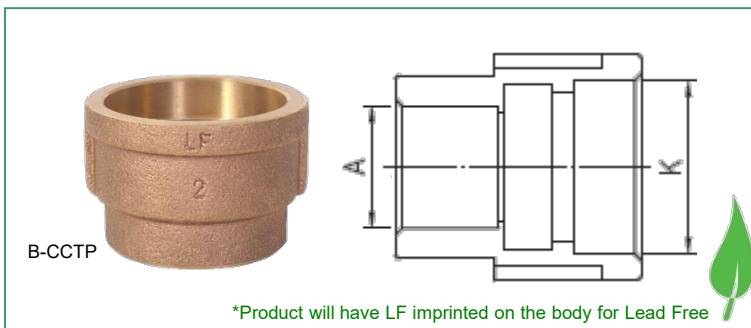

Lead Free Bronze TP Adapters • Spec Sheet

Female X TP

PART #	SIZE	F	C
B-CTP03LF	1/2"	0.85	0.50
B-CTP04LF	3/4"	1.06	0.75
B-CTP05LF	1"	1.32	1.00
B-CTP06LF	1-1/4"	1.67	1.25
B-CTP07LF	1-1/2"	1.91	1.50
B-CTP08LF	2"	2.39	2.00
B-CTP09LF	2-1/2"	2.89	2.50
B-CTP10LF	3"	3.51	3.00
B-CTP11LF	4"	4.52	4.00

Male X TP

PART #	SIZE	M	K
B-XTP03LF	1/2"	0.50	0.85
B-XTP04LF	3/4"	0.75	1.06
B-XTP05LF	1"	1.00	1.32
B-XTP06LF	1-1/4"	1.25	1.67
B-XTP07LF	1-1/2"	1.50	1.91
B-XTP08LF	2"	2.00	2.39
B-XTP09LF	2-1/2"	2.50	2.89
B-XTP10LF	3"	3.00	3.51
B-XTP11LF	4"	4.00	4.52

Sweat X TP

PART #	SIZE	A	K
B-CCTP03LF	1/2"	0.63	0.85
B-CCTP04LF	3/4"	0.88	1.06
B-CCTP05LF	1"	1.13	1.32
B-CCTP06LF	1-1/4"	1.38	1.67
B-CCTP07LF	1-1/2"	1.63	1.91
B-CCTP08LF	2"	2.13	2.39
B-CCTP09LF	2-1/2"	2.63	2.89
B-CCTP10LF	3"	3.13	3.51
B-CCTP11LF	4"	4.13	4.52